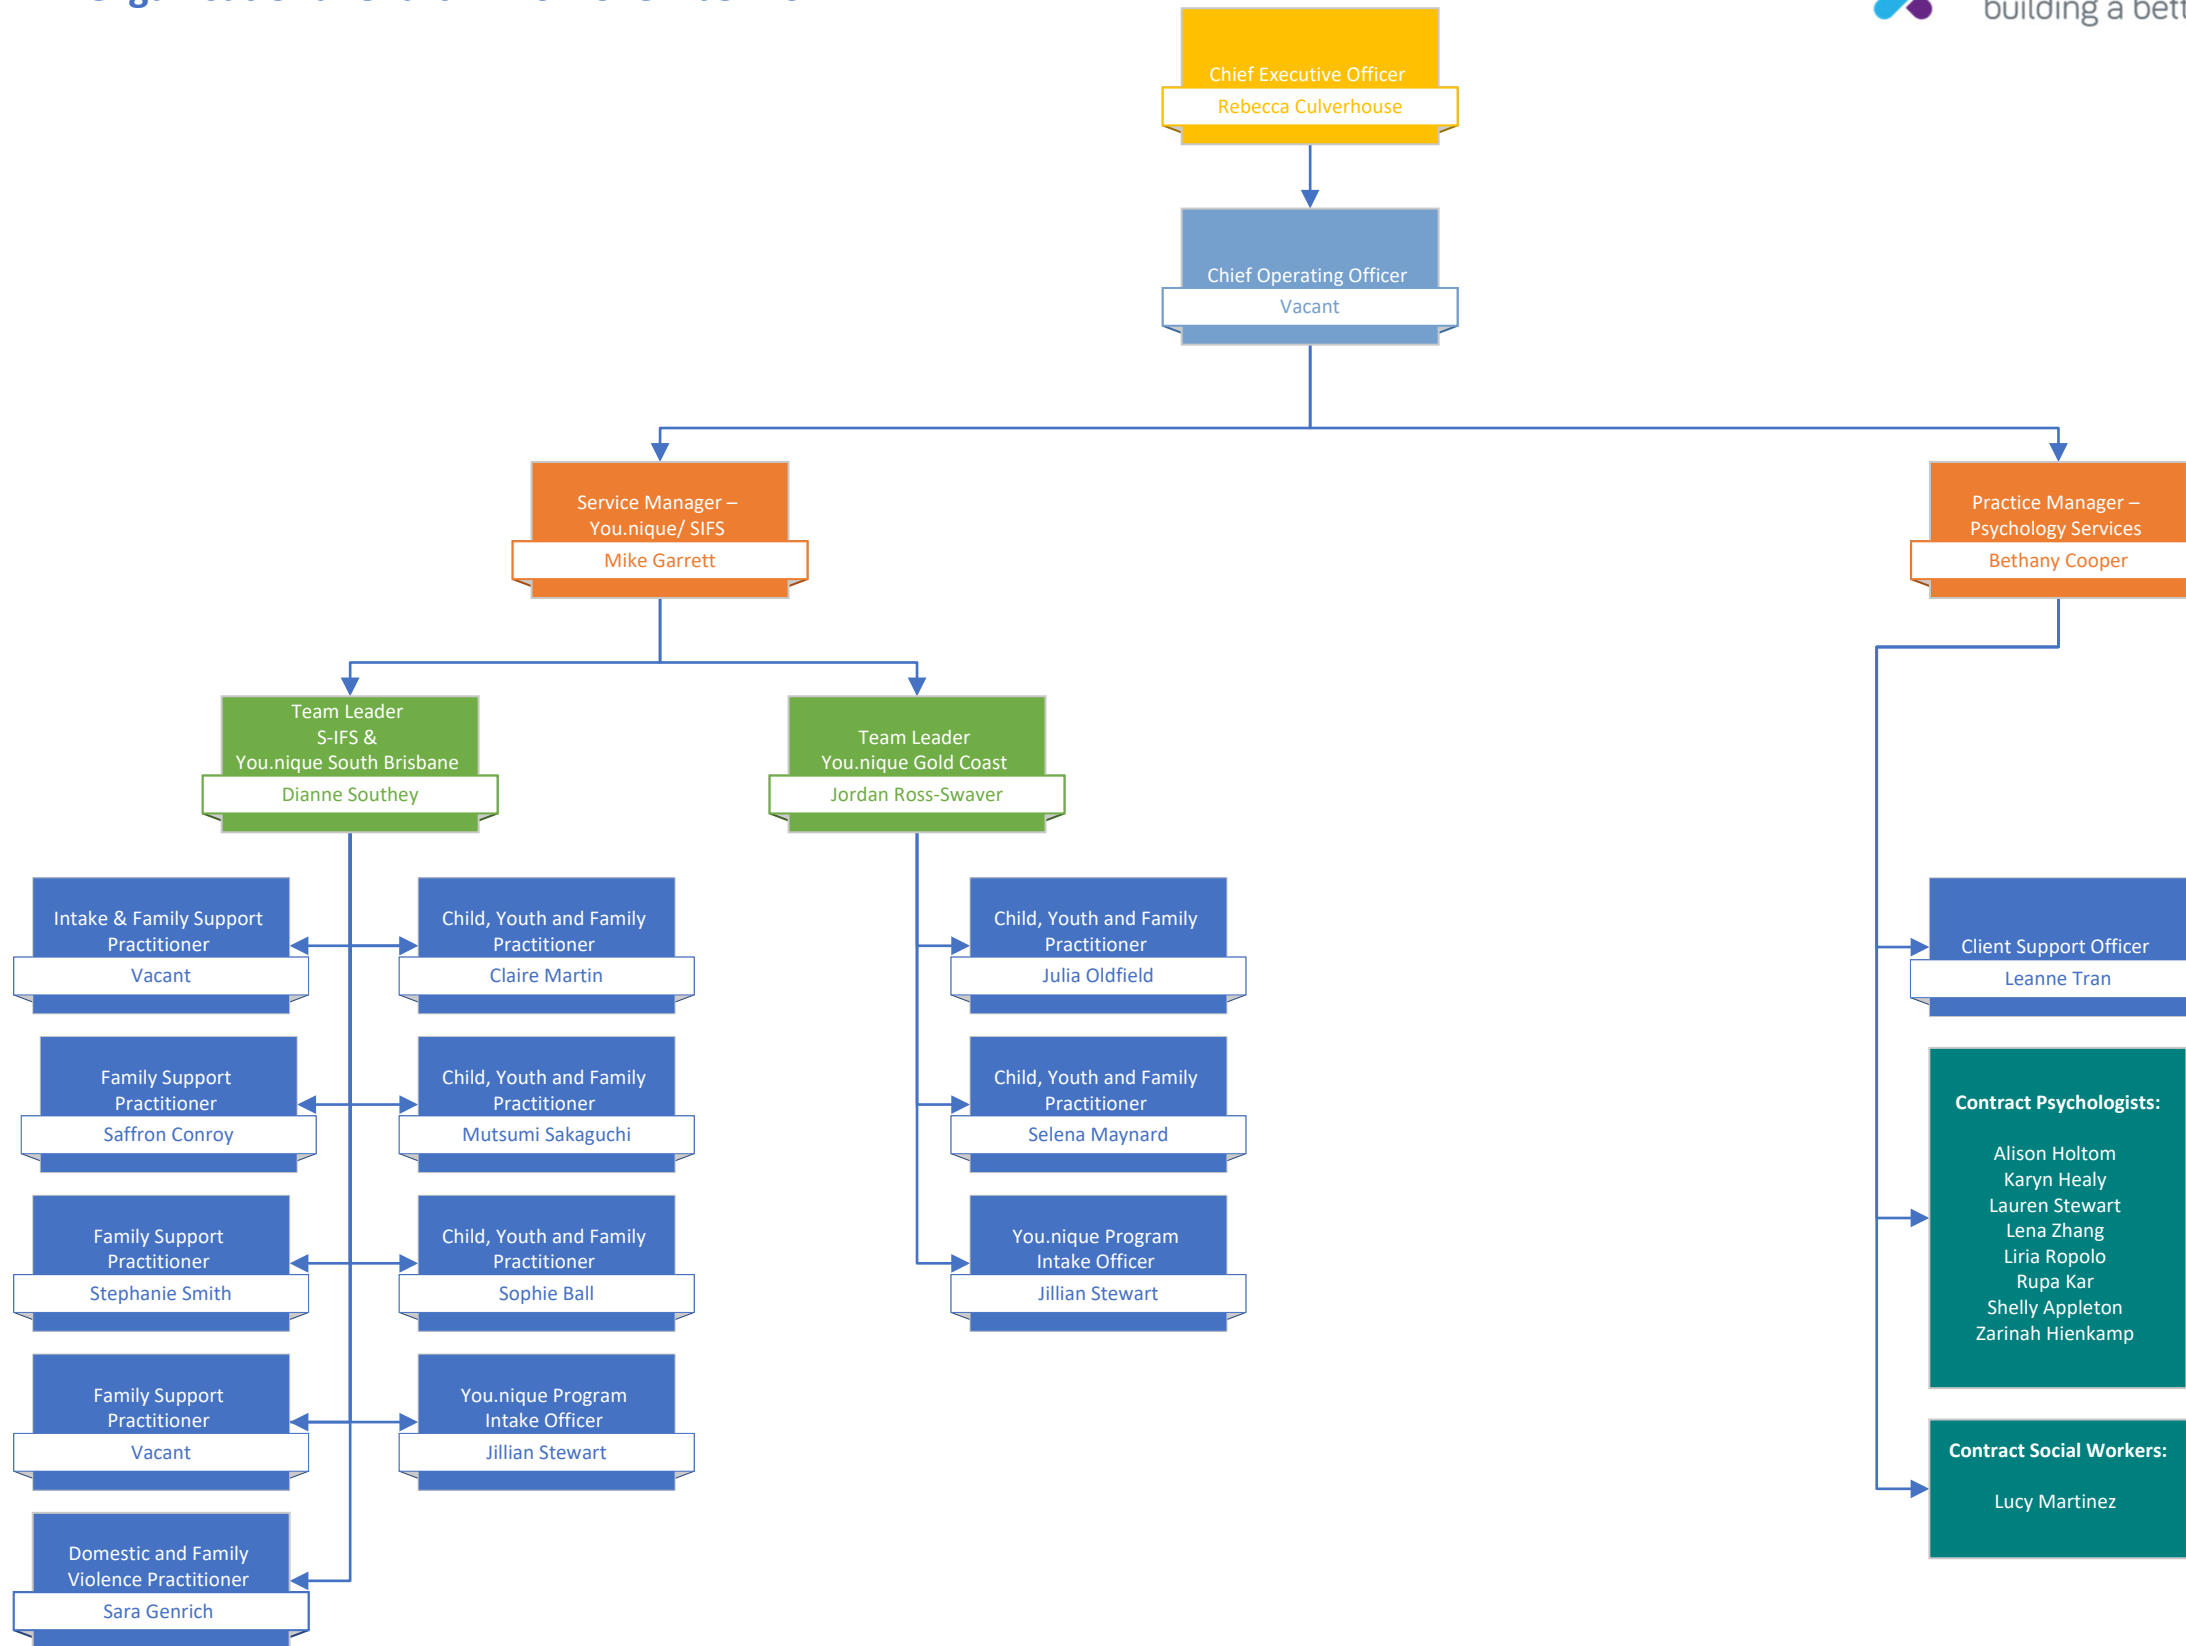

Organisational Structure Chart

From 16 November 2024

- CHILD, YOUTH & FAMILY SERVICES
- EMPLOYMENT SUPPORT SERVICES
- PSYCHOLOGY SERVICES
- COMMUNITY EDUCATION SERVICES

Upper Mount Gravatt
You.nique, SIFS & Psychology Services
Organisational Chart – 16 November 2024

CHILD, YOUTH & FAMILY SERVICES

EMPLOYMENT SUPPORT SERVICES

PSYCHOLOGY SERVICES

COMMUNITY EDUCATION SERVICES

Inala
 headspace, IPS, ISEP
 Organisational Chart – 16 November 2024

- CHILD, YOUTH & FAMILY SERVICES
- EMPLOYMENT SUPPORT SERVICES
- PSYCHOLOGY SERVICES
- COMMUNITY EDUCATION SERVICES

**Yarrabilba
CPSP & CNCP
Organisational Chart – 16 November 2024**

- CHILD, YOUTH & FAMILY SERVICES
- EMPLOYMENT SUPPORT SERVICES
- PSYCHOLOGY SERVICES
- COMMUNITY EDUCATION SERVICES