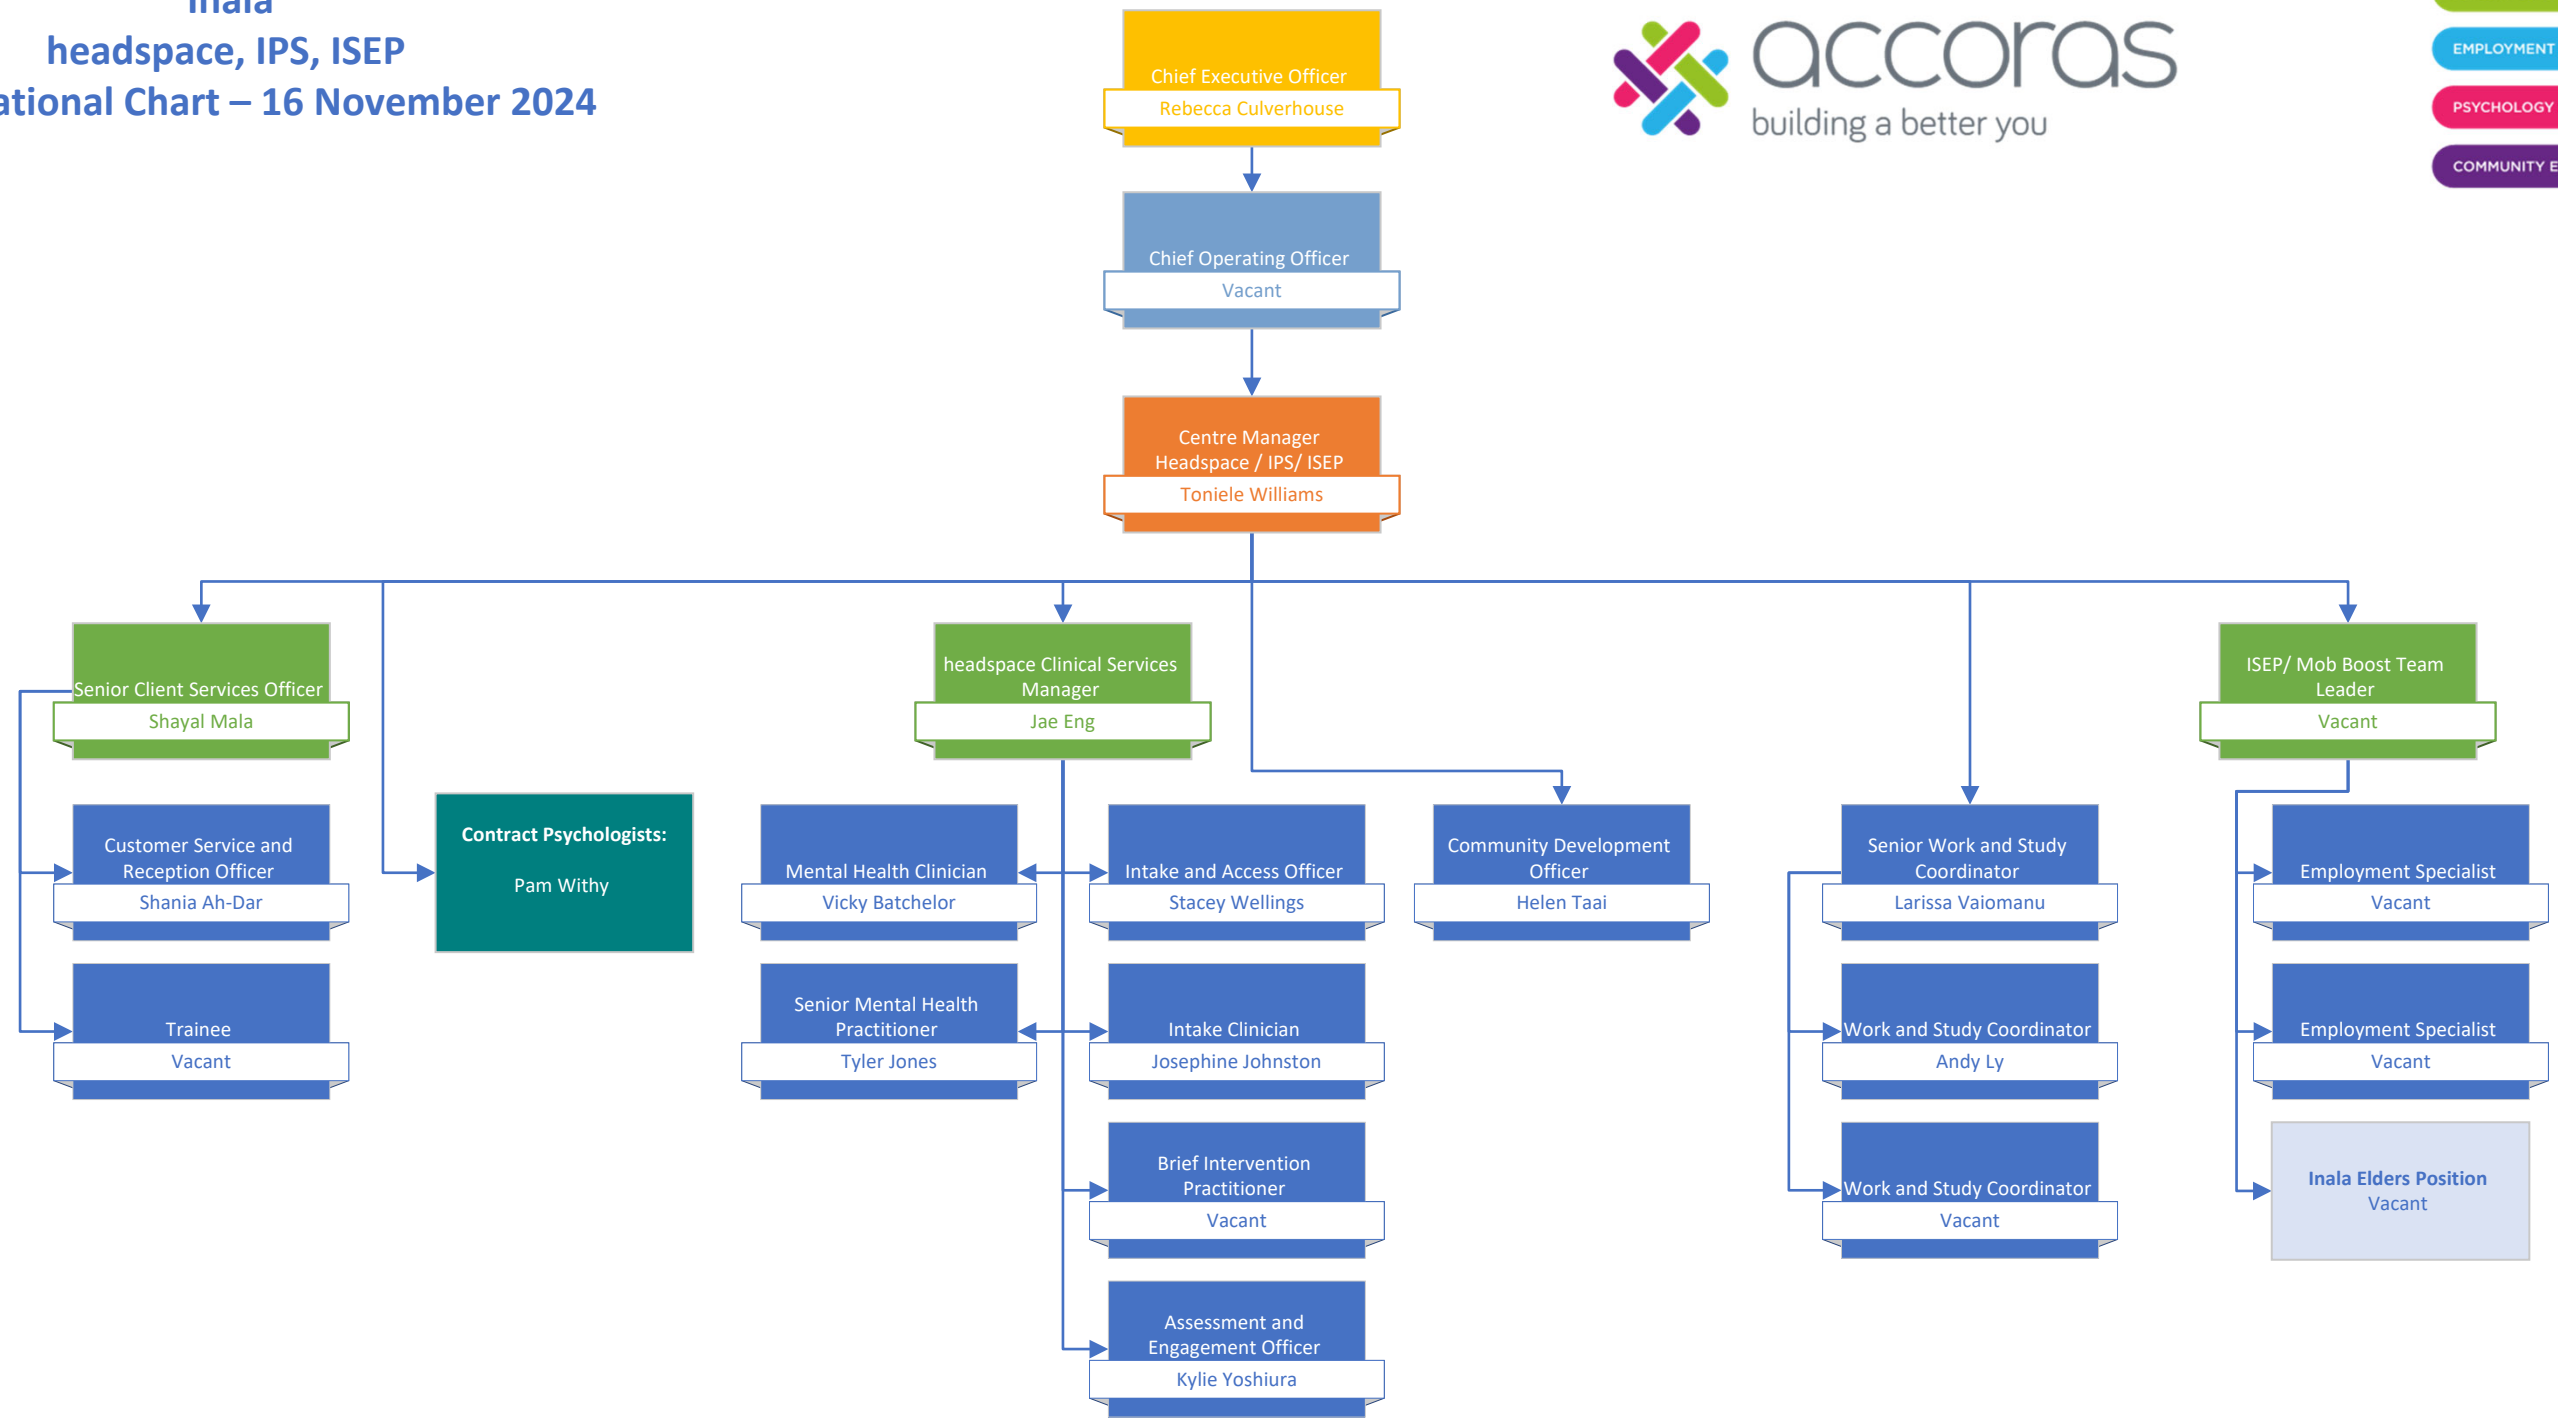

Organisational Structure Chart

From 16 November 2024

- CHILD, YOUTH & FAMILY SERVICES
- EMPLOYMENT SUPPORT SERVICES
- PSYCHOLOGY SERVICES
- COMMUNITY EDUCATION SERVICES

Upper Mount Gravatt
You.nique, SIFS & Psychology Services
Organisational Chart – 16 November 2024

CHILD, YOUTH & FAMILY SERVICES

EMPLOYMENT SUPPORT SERVICES

PSYCHOLOGY SERVICES

COMMUNITY EDUCATION SERVICES

Inala
 headspace, IPS, ISEP
 Organisational Chart – 16 November 2024

- CHILD, YOUTH & FAMILY SERVICES
- EMPLOYMENT SUPPORT SERVICES
- PSYCHOLOGY SERVICES
- COMMUNITY EDUCATION SERVICES

**Yarrabilba
CPSP & CNCP
Organisational Chart – 16 November 2024**

- CHILD, YOUTH & FAMILY SERVICES
- EMPLOYMENT SUPPORT SERVICES
- PSYCHOLOGY SERVICES
- COMMUNITY EDUCATION SERVICES