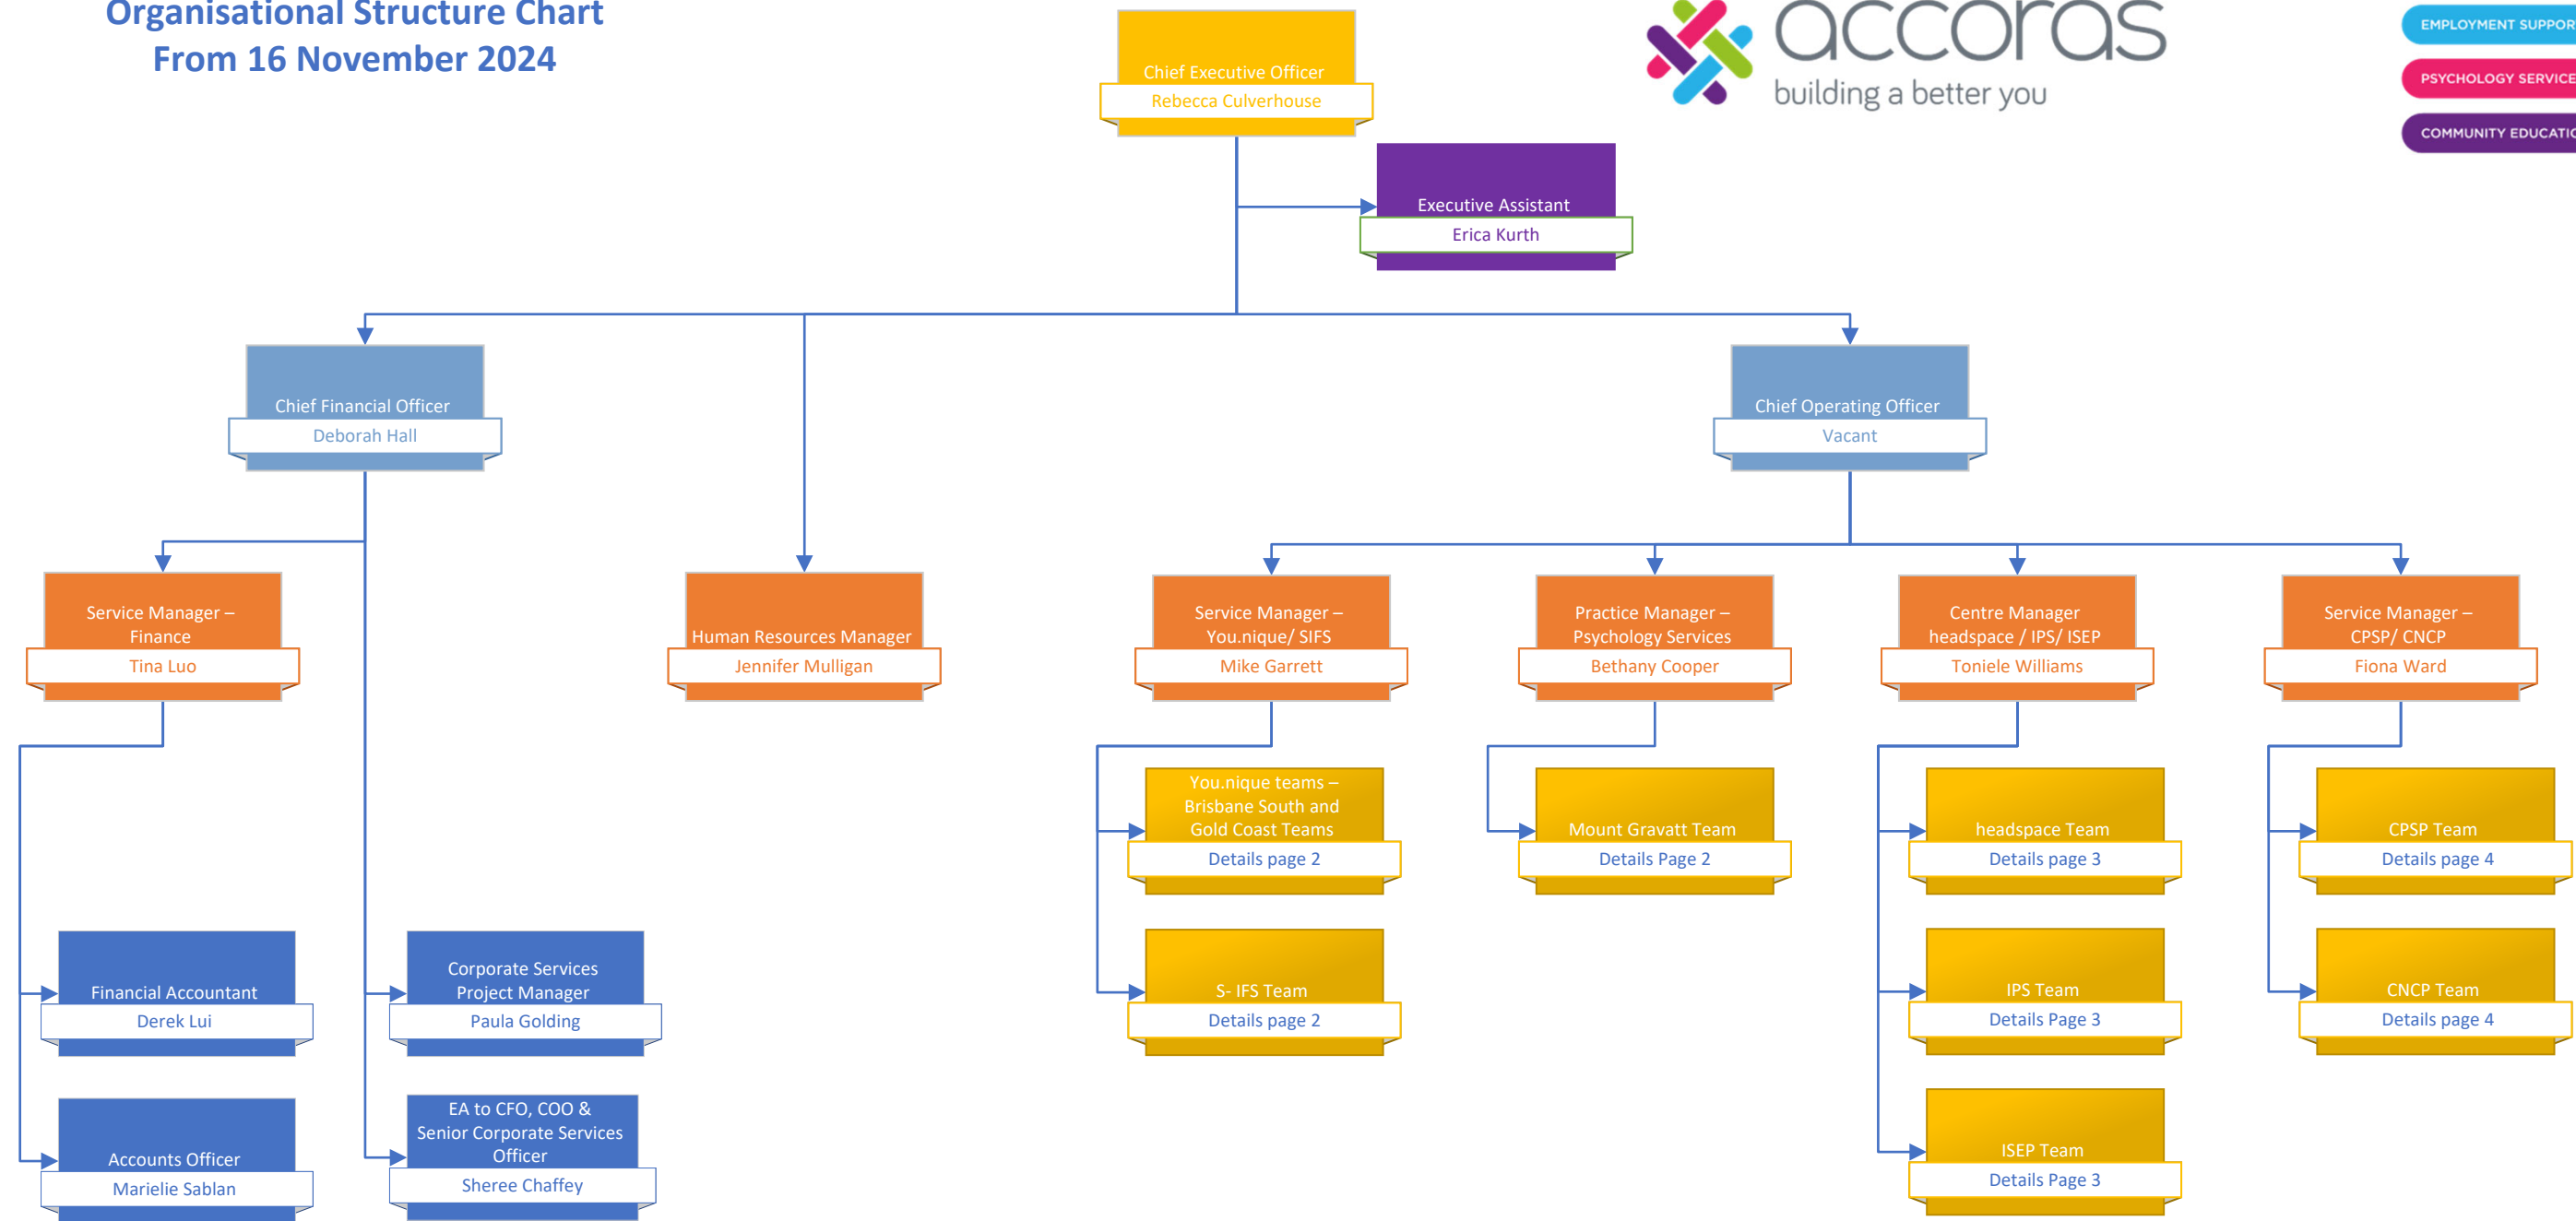

Organisational Structure Chart

From 16 November 2024

- CHILD, YOUTH & FAMILY SERVICES
- EMPLOYMENT SUPPORT SERVICES
- PSYCHOLOGY SERVICES
- COMMUNITY EDUCATION SERVICES

Upper Mount Gravatt
You.nique, SIFS & Psychology Services
Organisational Chart – 16 November 2024

CHILD, YOUTH & FAMILY SERVICES

EMPLOYMENT SUPPORT SERVICES

PSYCHOLOGY SERVICES

COMMUNITY EDUCATION SERVICES

Inala
 headspace, IPS, ISEP
 Organisational Chart – 16 November 2024

- CHILD, YOUTH & FAMILY SERVICES
- EMPLOYMENT SUPPORT SERVICES
- PSYCHOLOGY SERVICES
- COMMUNITY EDUCATION SERVICES

**Yarrabilba
CPSP & CNCP
Organisational Chart – 16 November 2024**

- CHILD, YOUTH & FAMILY SERVICES
- EMPLOYMENT SUPPORT SERVICES
- PSYCHOLOGY SERVICES
- COMMUNITY EDUCATION SERVICES